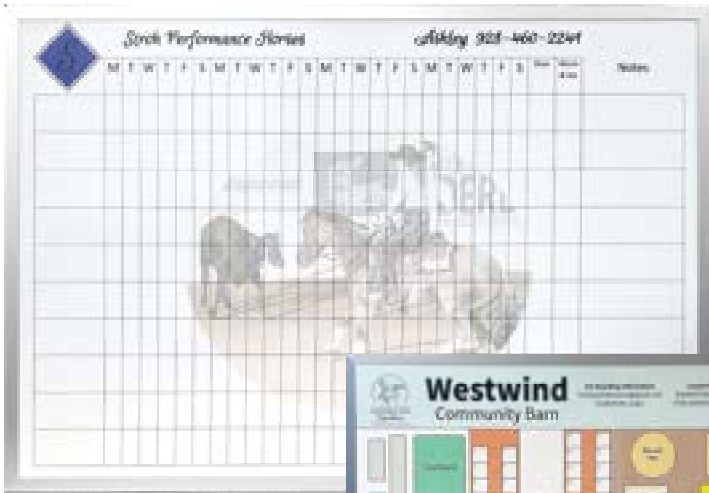

FABRIC BOARD FEATURES

- Choose from 6 colors: Mid-grey, Red, Mid blue, Dark green, Yellow & Camel.
- Standard Sizes: 24x18 | 36x24 | 48x24 | 48x36 | 48x48 | 60x48 | 72x48 | 96x48
- Fabric pin boards Usable with push pins & Velcro® accessories
- Fabric felt Tack board surface
- Smudge-free anodized aluminum frame
- 2-year surface guarantee
- Custom size notice boards available
- Can be displayed landscape or portrait
- Excellent quality display board manufactured in the USA

Does your board look like this?

Do you want it to look like this?

Kennel / Stable Whiteboards

Kennel and Stables need a way to keep organized to prepare for the day and the day after. Perfectly designed whiteboards can track your work load and keep important daily and weekly reminders at the forefront.