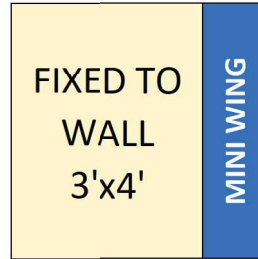

Magnetic Folding Wingboard Sizes

OPENED
6' (w) x 2' (h)
CLOSED
3' (w) x 2' (h)
WING
3' (w) x 2' (h)

OPENED
4' (w) x 2' (h)
CLOSED
3' (w) x 2' (h)
MINI WING
1' (w) x 2' (h)

OPENED
6' (w) x 4' (h)
CLOSED
3' (w) x 4' (h)
WING
3' (w) x 4' (h)

OPENED
4' (w) x 4' (h)
CLOSED
3' (w) x 4' (h)
MINI WING
1' (w) x 4' (h)

OPENED
8' (w) x 3' (h)
CLOSED
4' (w) x 3' (h)
WINGS
2' (w) x 3' (h)

OPENED
5' (w) x 3' (h)
CLOSED
4' (w) x 3' (h)
MINI WING
1' (w) x 3' (h)

OPENED
8' (w) x 4' (h)
CLOSED
4' (w) x 4' (h)
WINGS
2' (w) x 4' (h)

OPENED
5' (w) x 4' (h)
CLOSED
4' (w) x 4' (h)
MINI WING
1' (w) x 4' (h)

OPENED
12' (w) x 4' (h)
CLOSED
6' (w) x 4' (h)
WINGS
3' (w) x 4' (h)

OPENED
7' (w) x 4' (h)
CLOSED
6' (w) x 4' (h)
MINI WING
1' (w) x 4' (h)